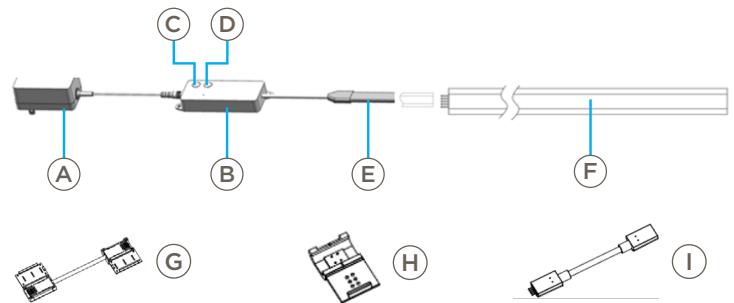

Light Strip Extension	Description	CLEDSTX12CDIDP
	Zone Number	20

Dimensions and Weights				
Light Strip	Length	Width	Height	Weight
	16ft (5m)	0.47in (12mm)	0.19in (5mm)	0.97lbs (440g)
Light Strip Extension	Length	Width	Height	Weight
	8ft (2.5m)	0.47in (12mm)	0.19in (5mm)	0.37lbs (157g)

Hardware	
Operating Temperature	32°F to 104°F (0°C to 40°C)
Trimable	Yes
Extendable	Yes, up to 32ft
LED Spacing	1 1/3 in
Segment Size	4in
Manufac. Process	Extrusion Glue
Environmental (Wet, Dry, Damp)	Dry
Indoor/Outdoor	Indoor
IP Rating	IP20

Electrical	
Start Time	<1.5s
Power Factor	>0.5
Power	24W
Adapter Output Voltage	14V
Adapter Output Current	1.7A
Flicker	<30% @ 20% and 100% dimming level
Audible Noise	20dB @ 30cm

Controls

Dimmable	Yes
Dimmer Type	Dimmable though Cync App, Cync Remotes and Cync Dimmers
Wireless	Yes
Wireless Protocol	Wi-Fi (2.4 GHz) and BLE
Mobile Compatibility	Works with iOS 13 and above and Android 9 and above
Voice Assistant Compatibility	Works with Google Home and Amazon Alexa

Reliability and Warranty

Warranty	2 Years	
Warranty Operating Conditions	Operating Voltage	120Vac, 60Hz
	Operating Temperature	32°F to 104°F (0°C to 40°C)
	Operating Humidity	RH < 80% 32°C

Certifications

Safety Listing	UL153 and cUL153
Safety Listing (Adapter)	UL1310 and cUL1310
Lighting Facts	Yes

Device Overview

- (A) Adapter
- (B) Control box
- (C) On/Off Toggle Button - Press and hold for 10 seconds to factory reset the device.
- (D) Light Show Modes - Cycles through the 9 preset Lights Shows. (Candlelight, Rainbow, Fireworks, Volcanic, Aurora, Happy Holidays, Red, White & Blue, Vegas, Party Time)
- (E) Light Strip
- (F) Light Strip Extension - Sold separately.
- (G) Reconnector - Comes in box with Dynamic Effects Indoor Light Strip Only
- (H) Fixed Snap Connector - Comes in box with Dynamic Effects Indoor Light Strip Extension Only
- (I) Conner Connector - Comes in box with Dynamic Effects Indoor Light Strip Extension Only