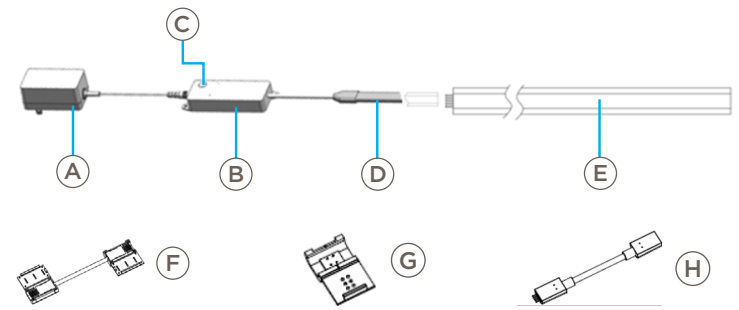

Direct Connect Light Strips (16ft) and Extension Specifications

Box Contents

- Direct Connect Light Strip
 - (1) Direct Connect Light Strip - 16ft
 - (1) User Guide
- Direct Connect Light Strip Extension
 - (1) Direct Connect Light Strip Extension
 - (1) Fixed Snap Connector
 - (1) User Guide

Hardware	
Operating Temperature	32°F to 104°F (0°C to 40°C)
Trimable	Yes
Extendable	Yes, up to 32ft
LED Spacing	2.2in
Segment Size	6.6in
Manufac. Process	Extrusion Glue
Environmental (Dry, Damp, Wet)	Dry
Indoor/Outdoor	Indoor
IP Rating	IP20

Electrical	
Start Time	<1.5s
Power Factor	>0.7
Power	24W
Adapter Output Voltage	12V
Adapter Output Current	2A
Flicker	<30% @ 20% and 100% dimming level
Audible Noise	20dB @ 30cm

Controls

Dimmable	Yes
Dimmer Type	Dimmable through Cync App, Cync Remotes and Cync Dimmers
Wireless	Yes
Wireless Protocol	Wi-Fi (2.4 GHz) and BLE
Mobile Compatibility	Works with iOS 13 and above and Android 9 and above
Voice Assistant Compatibility	Works with Google Home and Amazon Alexa

Safety Listing	UL153 and cUL153
Safety Listing (Adapter)	UL1310 and cUL1310
Lighting Facts	Yes

Device Overview

- (A) Adapter
- (B) Control box
- (C) On/Off Toggle Button - Press and hold for 10 seconds to factory reset the device.
- (D) Light Strip
- (E) Light Strip Extension - Sold separately.
- (F) Reconnector - Comes in box with Dynamic Effects Indoor Light Strip Only
- (G) Fixed Snap Connector - Comes in box with Dynamic Effects Indoor Light Strip Extension Only
- (H) Conner Connector - Comes in box with Dynamic Effects Indoor Light Strip Extension Only