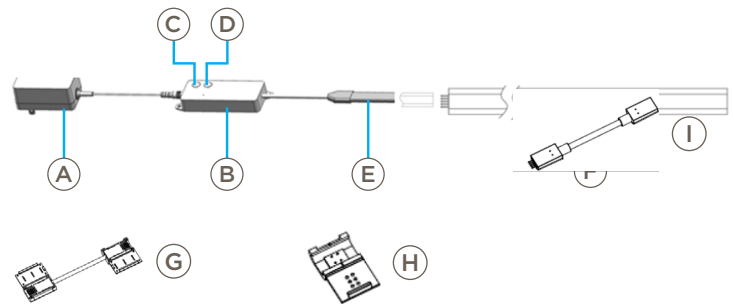

Light Strip Extension	Description	CLEDSTX12CDIDP
	Zone Number	20

Dimensions and Weights				
Light Strip	Length	Width	Height	Weight
	16ft (5m)	0.47in (12mm)	0.19in (5mm)	0.97lbs (440g)
Light Strip Extension	Length	Width	Height	Weight
	8ft (2.5m)	0.47in (12mm)	0.19in (5mm)	0.37lbs (157g)

Hardware	
Operating Temperature	32°F to 104°F (0°C to 40°C)
Trimable	Yes
Extendable	Yes, up to 40ft
LED Spacing	1 1/3 in
Segment Size	4in
Manufac. Process	Extrusion Glue
Environmental (Wet, Dry, Damp)	Dry
Indoor/Outdoor	Indoor
IP Rating	IP20

Electrical	
Start Time	<1.5s
Power Factor	>0.5
Power	24W
Adapter Output Voltage	14V
Adapter Output Current	1.7A
Flicker	<30% @ 20% and 100% dimming level
Audible Noise	20dB @ 30cm

Controls

Dimmable	Yes
Dimmer Type	Dimmable though Cync App, Cync Remotes and Cync Dimmers
Wireless	Yes
Wireless Protocol	Wi-Fi (2.4 GHz) and BLE
Mobile Compatibility	Works with iOS 13 and above and Android 9 and above
Voice Assistant Compatibility	Works with Google Home and Amazon Alexa

Safety Listing	UL153 and cUL153
Safety Listing (Adapter)	UL1310 and cUL1310
Lighting Facts	Yes

Device Overview

- (A) Adapter
- (B) Control box
- (C) On/Off Toggle Button - Press and hold for 10 seconds to factory reset the device.
- (D) Light Show Modes - Cycles through the 9 preset Lights Shows. (Candlelight, Rainbow, Fireworks, Volcanic, Aurora, Happy Holidays, Red, White & Blue, Vegas, Party Time)
- (E) Light Strip
- (F) Light Strip Extension - Sold separately.
- (G) Reconnector - Comes in box with Dynamic Effects Indoor Light Strip Only
- (H) Fixed Snap Connector - Comes in box with Dynamic Effects Indoor Light Strip Extension Only
- (I) Conner Connector - Comes in box with Dynamic Effects Indoor Light Strip Extension Only