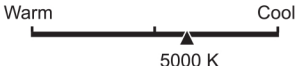

Lighting Facts Per Bulb

Brightness **500 lumens**

Estimated Yearly Energy Cost \$0.66

Based on 3 hrs/day, 11¢/kWh

Cost depends on rates and use

Life

Based on 3 hrs/day **13.7 years**

Light Appearance